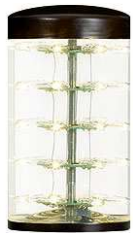

2012 IN-LITE LANDSCAPE LIGHTING

In-Lite Solitaire

12V/20W HALOGEN DIAMETER Ø 67MM, HEIGHT 750MM SILVER BRUSHED ALUMINIUM

GTAMLS-11A (H)   Manufacture # AMLS-11A High $68.40 / Each or 6 or More $58.43 per Each

Identical to the AMLS-11A except for the fact that it is 750 mm / 29.5 inches in height. Stylish fixture that should be noticed. Manufactured from brushed aluminium with a high-quality plastic lens. Standard with Halogen TOP. Can be used with AMLS-LED TOP (available separately). It is mounted using a stake in a soft surface or screws on a hard surface. Material Aluminium housing / high-quality plastic lens   Colour Silver, brushed aluminium   Dimensions Diameter 67 mm / 2.6 inches, height 750 mm / 29.5 inches

12V/3W LED DIAMETER Ø40MM, HEIGHT 700MM WARM WHITE (3 FIXTURES IN 1)

GTLED270-3WW   Manufacture # LED 270-3 (WW) $284.05 / Each or 6 or More $236.55 per Each

This fixture is based on the Solitary LED 270-1 principle and consists of 3 housings, each with a 270 degrees rotating head. The result is a maximum light reach of up to 360 degrees, to be adjusted as you wish, A fixture that attracts attention and creates an air of exclusiveness. Material Impact-resistant polycarbonate filled with a special resin, stainless steel housing   Dimensions Diameter 40/100 mm / 1.5/4 inches, height 700 mm / 27.5 inches   Lamp LED, Warm White, 100,000 burning hours

12V/3W LED TOP DARK CHARCOAL COOL WHITE

GTAML-LEDTOPCW   Manufacture # AML-LED TOP CW $94.05 / Each or 6 or More $89.00 per Each

This separately obtainable top with sparkling LED lamp gives the fixtures in the AML-11A range an air of exclusivity and in addition uses very little power. The AML-LED TOP with a 'Cool White' LED lamp can be used in combination with the fixtures AML-11A, AML-11A HIGH and AML-11A WALL. Material Aluminium / plastic housing filled with a special resin   Colour Dark Charcoal (dark grey)   Lamp LED, COOL White, 100,000 burning hours