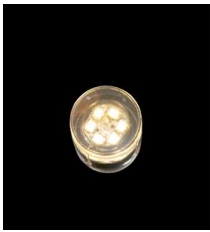

12V/0.5W LED DIAMETER Ø22MM (± 7/8") WARM WHITE - UPDATED

GTDB-LEDWW   Manufacture # DB-LEDA (WW) $37.05 / Each or 6 or More $29.45 per Each

The bright spot for every garden, terrace or patio. Gives a striking touch of 'Warm White' LED light that is also visible during the day. The fixture is subtle but seen and easy to install. Combines beautifully with all the other fixtures in the Solitary, Wall or Spot series, and goes particularly well with AMLS-11A LED. Material Impact-resistant polycarbonate filled with a special resin   Dimensions Diameter 22 mm / 0.9 inches, overall height 35 mm / 1.4 inches   Lamp LED, Warm White, 100,000 burning hours

12V/0.5W LED DIAMETER Ø22MM (± 7/8") COOL WHITE

GTPL2205-CW   Manufacture # DB-LED (CW) $37.05 / Each or 6 or More $29.45 per Each

The bright spot for every garden, terrace or patio. Gives a striking accent of 'Cool White' LED light that is also visible during the day. The fixture is subtle but seen and easy to install. Combines beautifully with all the other fixtures in the Solitary, Wall or Spot series, and goes particularly well with AMLS-11A LED. Material Impact-resistant polycarbonate filled with a special resin   Dimensions Diameter 22 mm / 0.9 inches, overall height 35 mm / 1.4 inches   Lamp LED, Cool White, 100,000 burning hours